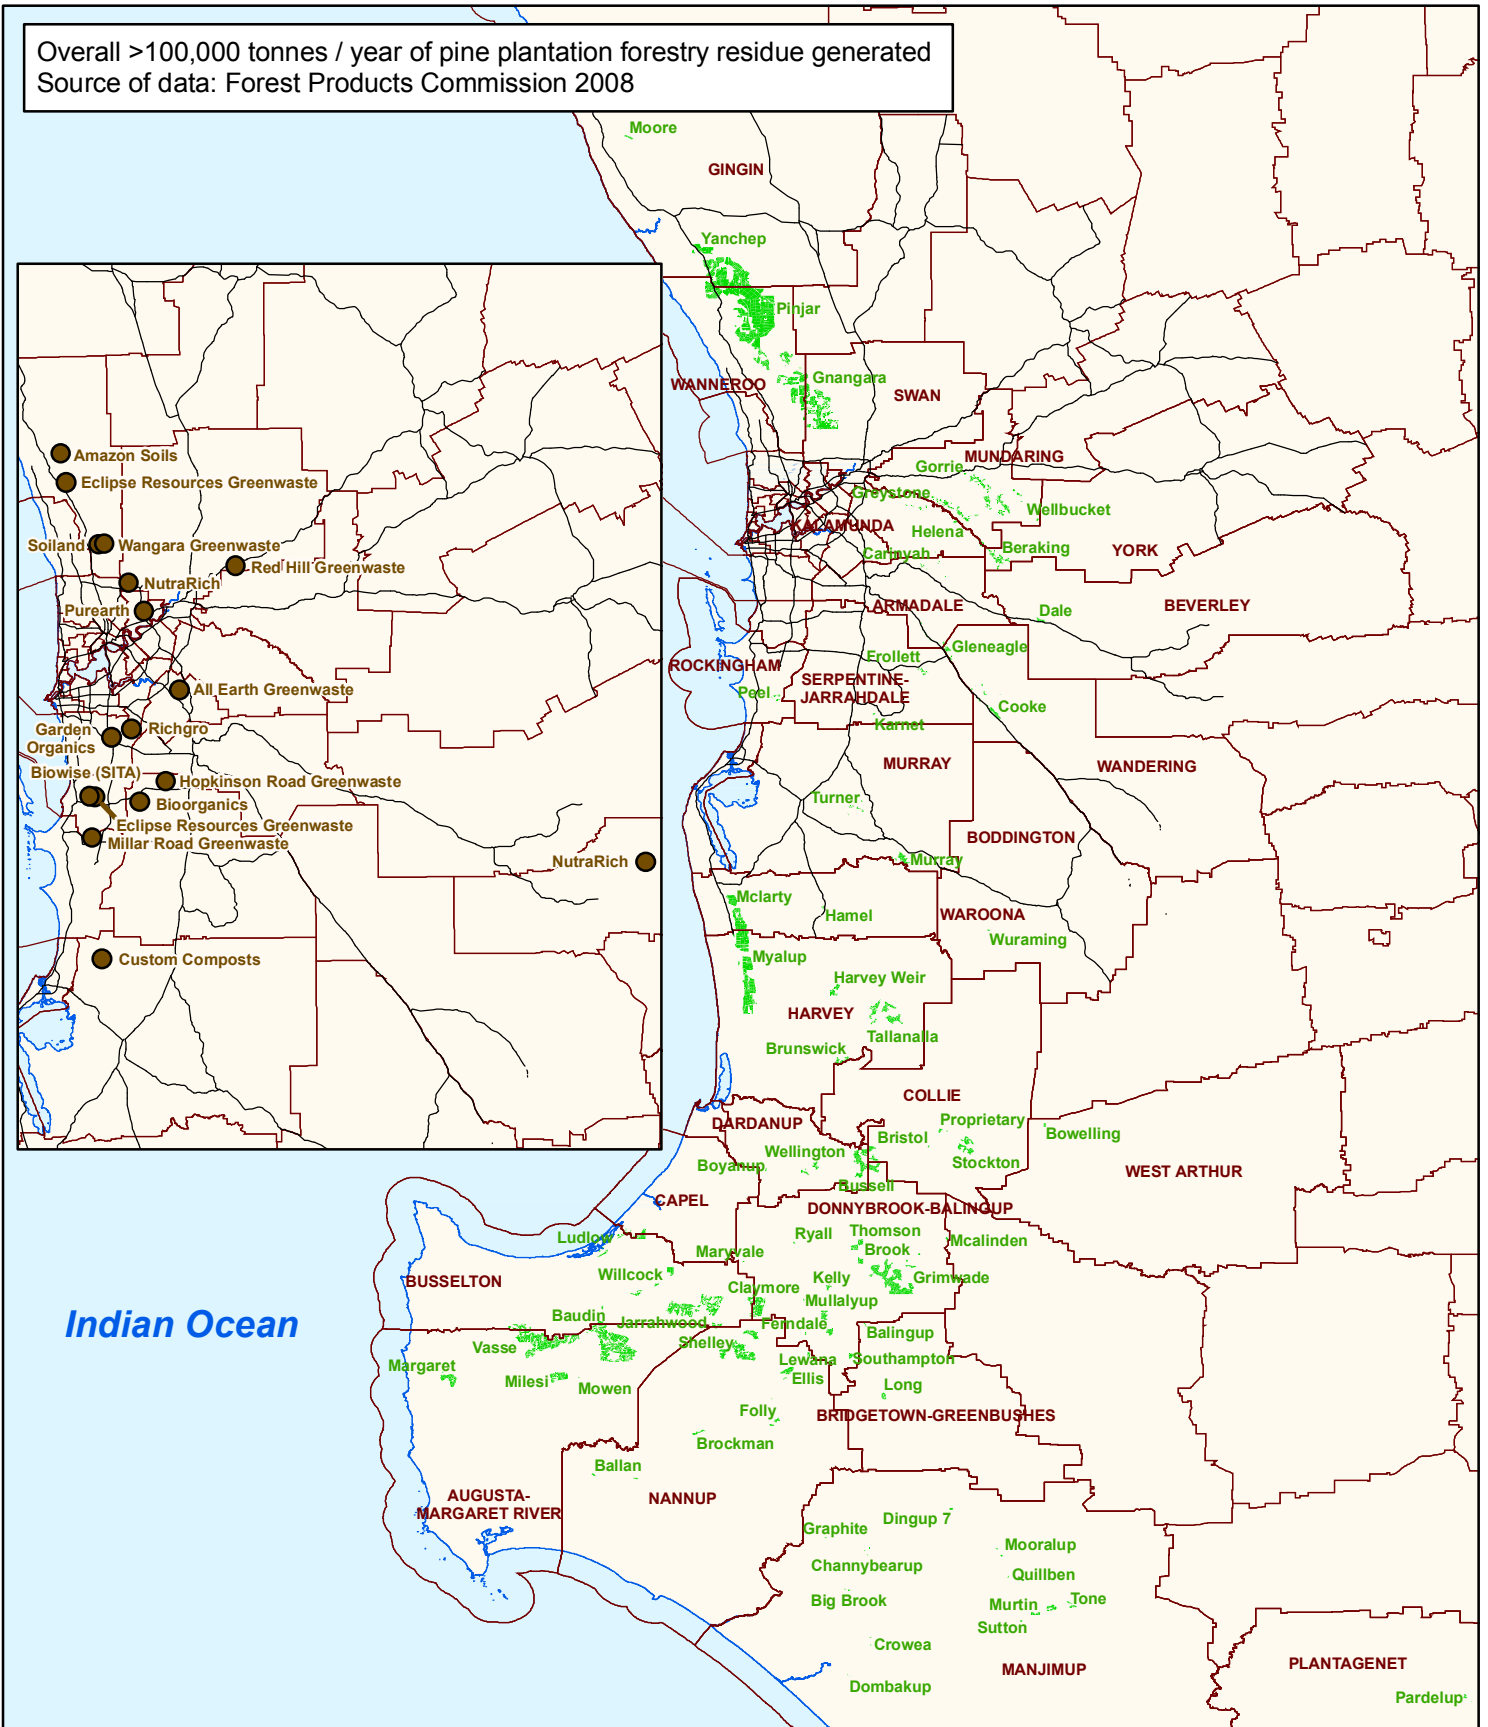

Organic raw material – State pine residues - 2008-09

Overall >100,000 tonnes / year of pine plantation forestry residue generated
 Source of data: Forest Products Commission 2008

Indian Ocean

Locality Map

Legend

- Local Govt. Authorities (LGA)
- Pine

1:1,900,000

Projection: Universal Transverse Mercator
 MGA Zone 50. Datum: GDA94

Produced by GIS Applications
 Under the Direction of
 Keiran McNamara
 Director General, Department of
 Environment and Conservation

Source of Data:

Dataset	Custodian	Date
Forest Products Commission Plantations	Forest Products Commission	2008
Geodata Road Lines	GeoScience Australia	2003
Local Government Authorities	Landgate	2008