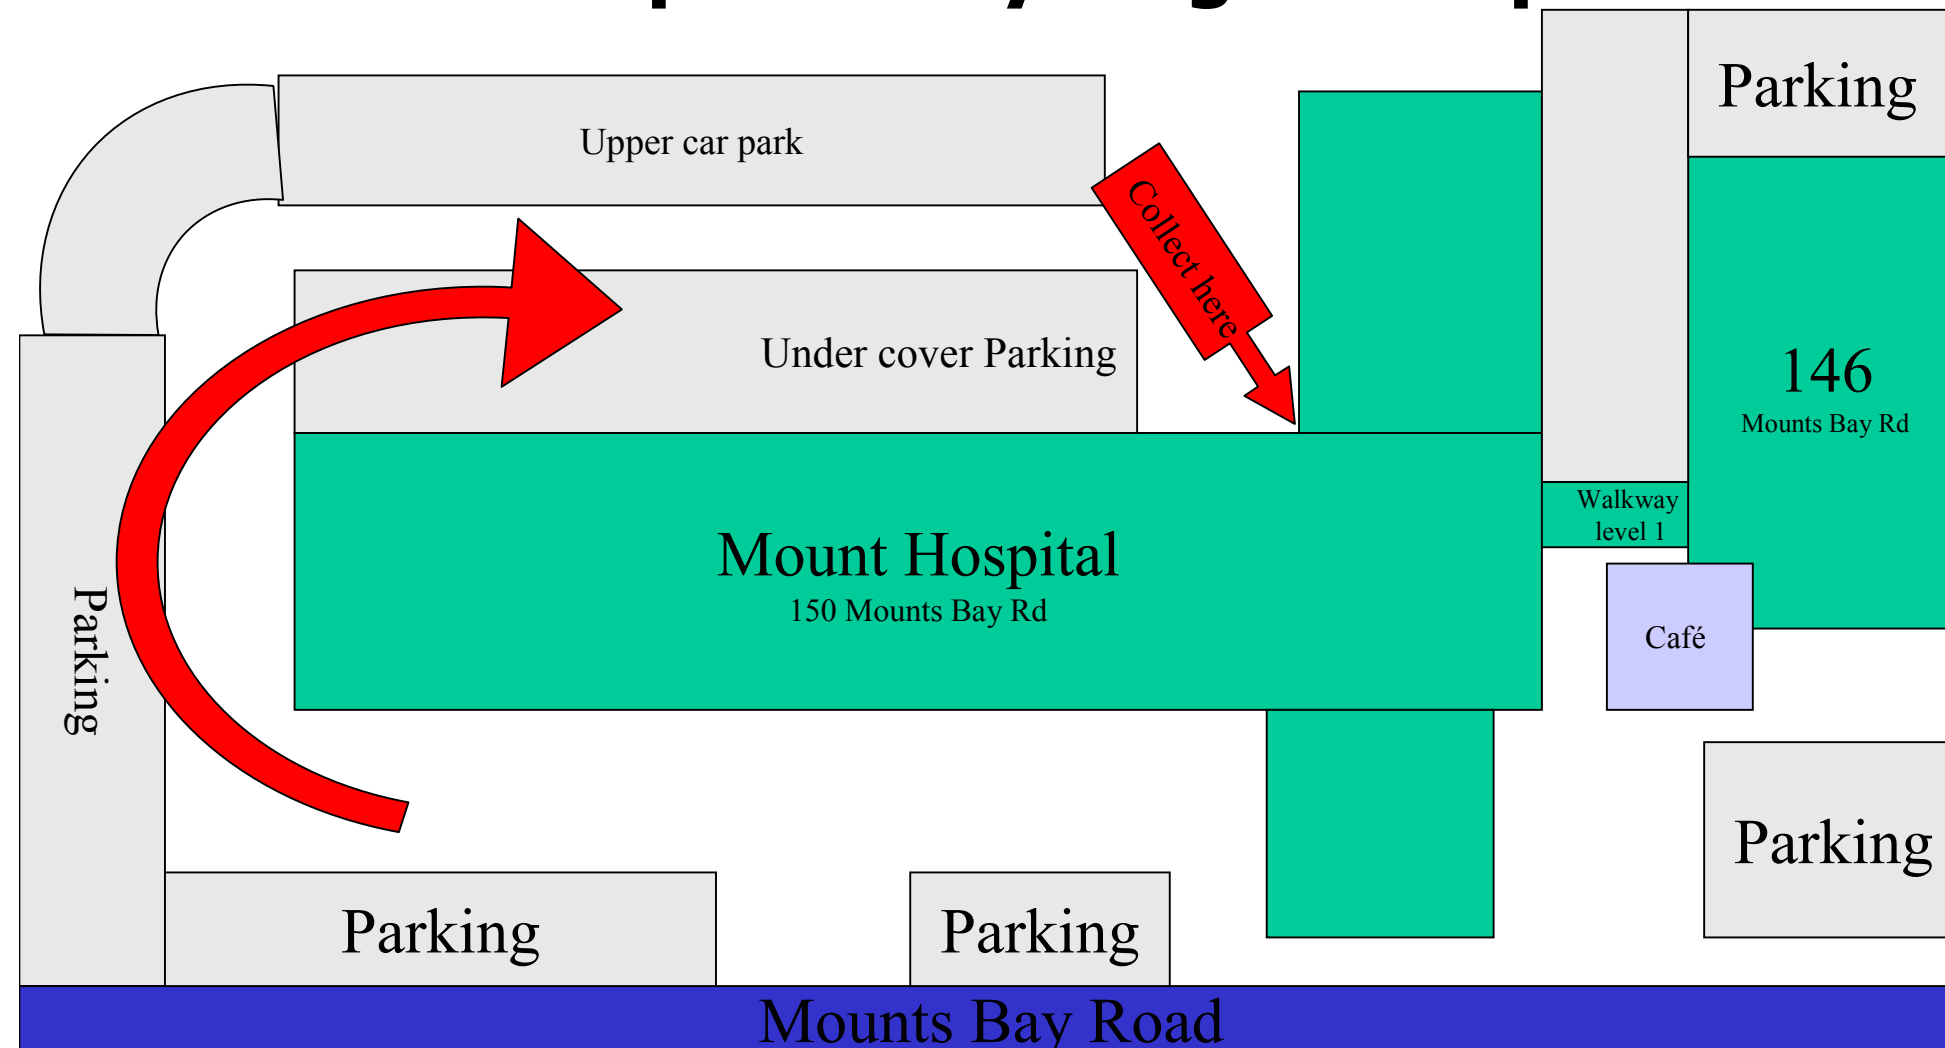

Mount Hospital Recycling Pick Up Area

Enter from Mounts Bay road **turn left** and go around Hospital to lower ground **Under cover parking** against far wall is the collection point Please help yourself to as much blue wrap as you need.